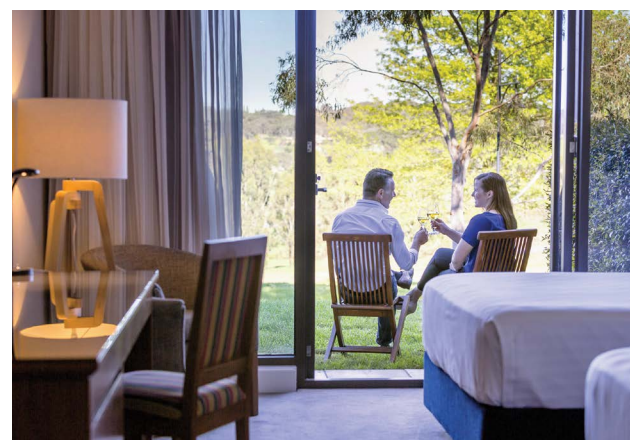

YARRA VALLEY LODGE

Luxury Yarra Valley accommodation featuring 102 spacious and superbly appointed guest rooms which all include an outdoor terrace or balcony overlooking the surrounding hills and valleys. Perfectly situated at the gateway to the Yarra Valley Wine region, Yarra Valley Lodge is an easy 45 minute drive from Melbourne's CBD.

Your conferencing needs are also well catered for with the flexibility of 11 variable function rooms catering for up to 400 guests that can be tailored to suit every style of event with the feature of natural light in all of the meeting rooms.

The hotel also features the dining delights of its own Bella Restaurant and the Lodge Bar, which is ideal for pre and post dinner drinks.

-  MEETING ROOMS
-  DINING / RESTAURANT
-  CONFERENCE FACILITIES
-  THEME EVENTS
-  GUIDED TOURS
-  WIFI AVAILABLE
-  ACCOMMODATION
-  TEAM BUILDING
-  INCENTIVE IDEAS
-  ACCESSIBLE TOURISM

FACILITIES

- 102 Accommodation & Special Access Rooms
- Bella Restaurant
- Lodge Bar
- 11 Conference Spaces
- Indoor & Outdoor Pre-Function Areas

ACTIVITIES

- Golf
- Winery Tours
- Archery
- Day Spa
- Cooking Challenges
- Wine Tasting
- Hot Air Ballooning
- Segway Adventures